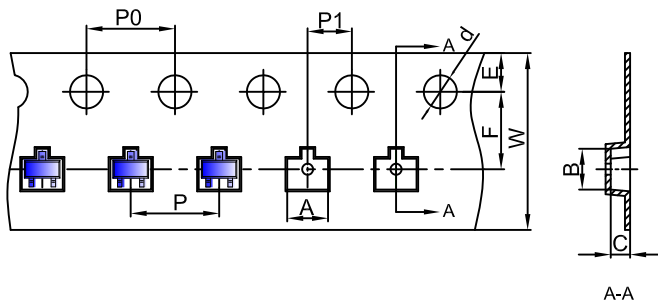

SOT-523 Embossed Carrier Tape

Dimensions are in millimeter										
Pkg type	A	B	C	d	E	F	P0	P	P1	W
SOT-523	1.85	1.85	0.875	Ø1.50	1.75	3.50	4.00	4.00	2.00	8.00

SOT-523 Tape Leader and Trailer