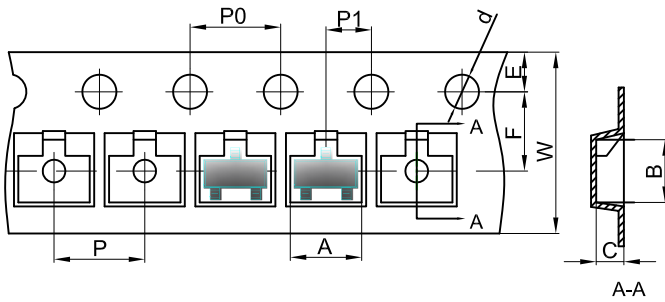

SOT-23 Embossed Carrier Tape

Dimensions are in millimeter										
Pkg type	A	B	C	d	E	F	P0	P	P1	W
SOT-23	3.15	2.77	1.22	Ø1.50	1.75	3.50	4.00	4.00	2.00	8.00

SOT-23 Tape Leader and Trailer